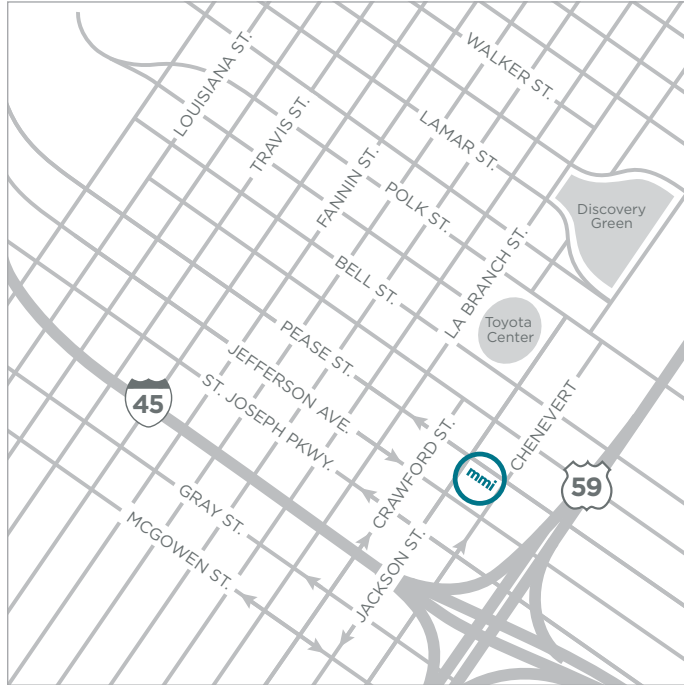

mpowering brands.

1712 Pease
Houston, Texas 77003
TEL 713.929.6900
F: 713.929.6911
@mmiagency
mmiagency.com

DIRECTIONS TOWARD DOWNTOWN

From US-59 Heading North: Exit Gray/Pierce from US-59 when going north. Turn left on Pease (immediately past Kim Son on the right). After crossing under US-59 and passing through the light at Chenevert, our building will be on the left on Pease at the corner of Pease and Chenevert.

From US-59 Heading South: Exit McGowan from US-59 when going south. Turn right on McGowan and take the first right onto Chenevert. Drive toward downtown on Chenevert and turn left on Pease. Our building will be on the left on Pease at the corner of Pease and Chenevert.

From I-45 Heading North: Exit toward Scott. Stay on feeder road past Scott and follow signs for St. Joseph Pkwy. and Pease. Keep right at the fork for St. Joseph and Pease to continue toward Pease. After crossing under US-59 and passing through the light at Chenevert, our building will be on the left on Pease at the corner of Pease and Chenevert.

From I-45 Heading South: Exit Pierce toward Dallas. Drive past Dallas and veer left until merging onto Jefferson. Continue on Jefferson until reaching Chenevert. Turn left on Chenevert and take the first left onto Pease. Our building will be on the left on Pease at the corner of Pease and Chenevert.

From I-10 Heading East: Exit on left to I-45 South toward Galveston. Exit Pierce toward Dallas St. Drive past Dallas and veer left until merging onto Jefferson. Continue on Jefferson until reaching Chenevert. Turn left on Chenevert and take the first left onto Pease. Our building will be on the left on Pease at the corner of Pease and Chenevert.

From I-10 Heading West: Exit on left to merge to US-59 South. Exit McGowan from US-59 when going south. Turn right on McGowan and take the first right onto Chenevert. Drive toward downtown on Chenevert and turn left on Pease. Our building will be on the left on Pease at the corner of Pease and Chenevert.